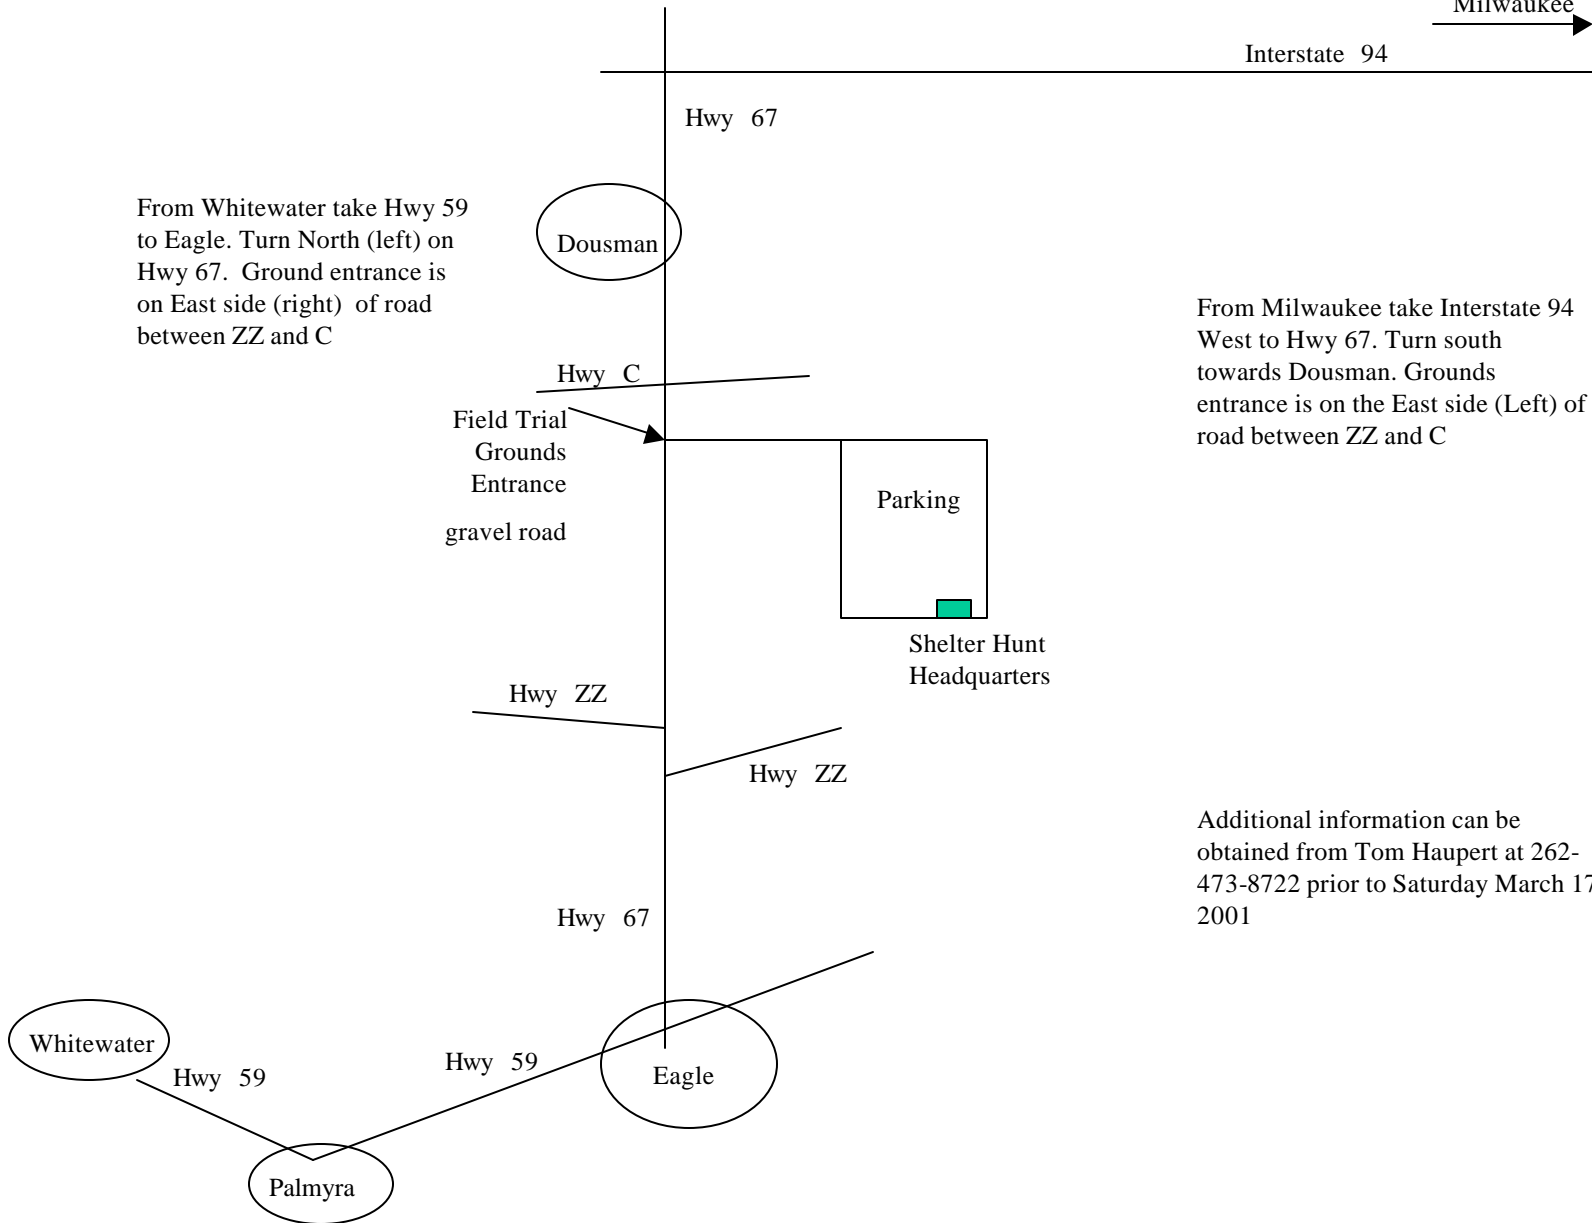

Map to Badger State HRC  
Preliminary Upland Hunt Test

From Whitewater take Hwy 59 to Eagle. Turn North (left) on Hwy 67. Ground entrance is on East side (right) of road between ZZ and C

From Milwaukee take Interstate 94 West to Hwy 67. Turn south towards Dousman. Grounds entrance is on the East side (Left) of road between ZZ and C

Additional information can be obtained from Tom Haupert at 262-473-8722 prior to Saturday March 17, 2001